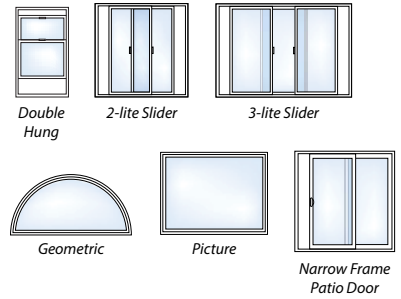

perfeXion

by NORANDEX

STYLES:

INTERIOR COLORS