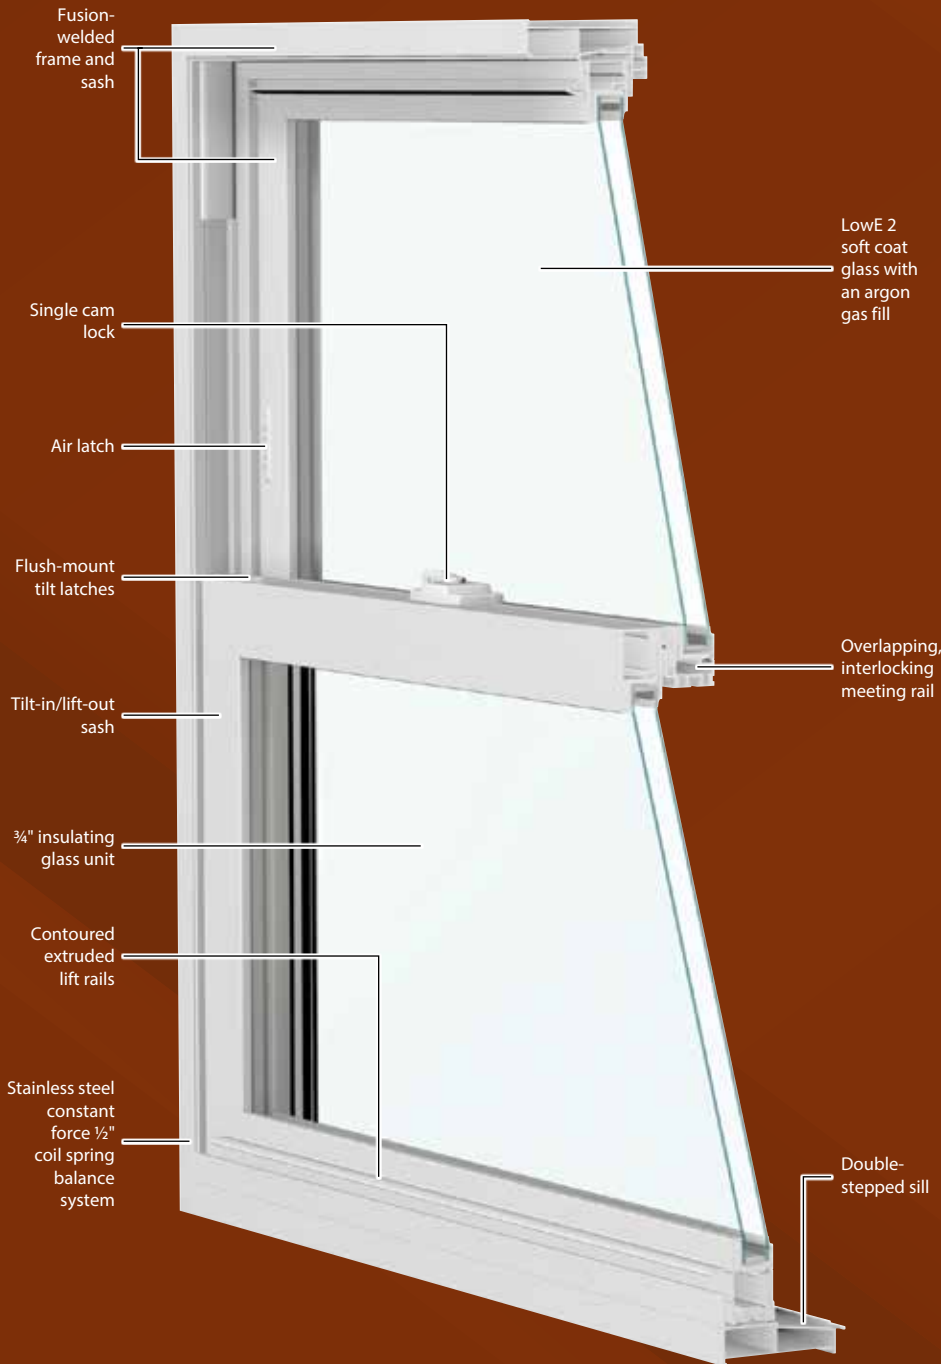

silver

FEATURES: