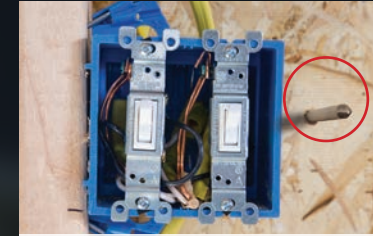

AVOID:

Hidden Dangers

Nails that miss their mark can be potentially hazardous to items, like wiring and plumbing, located in the cavities between studs.