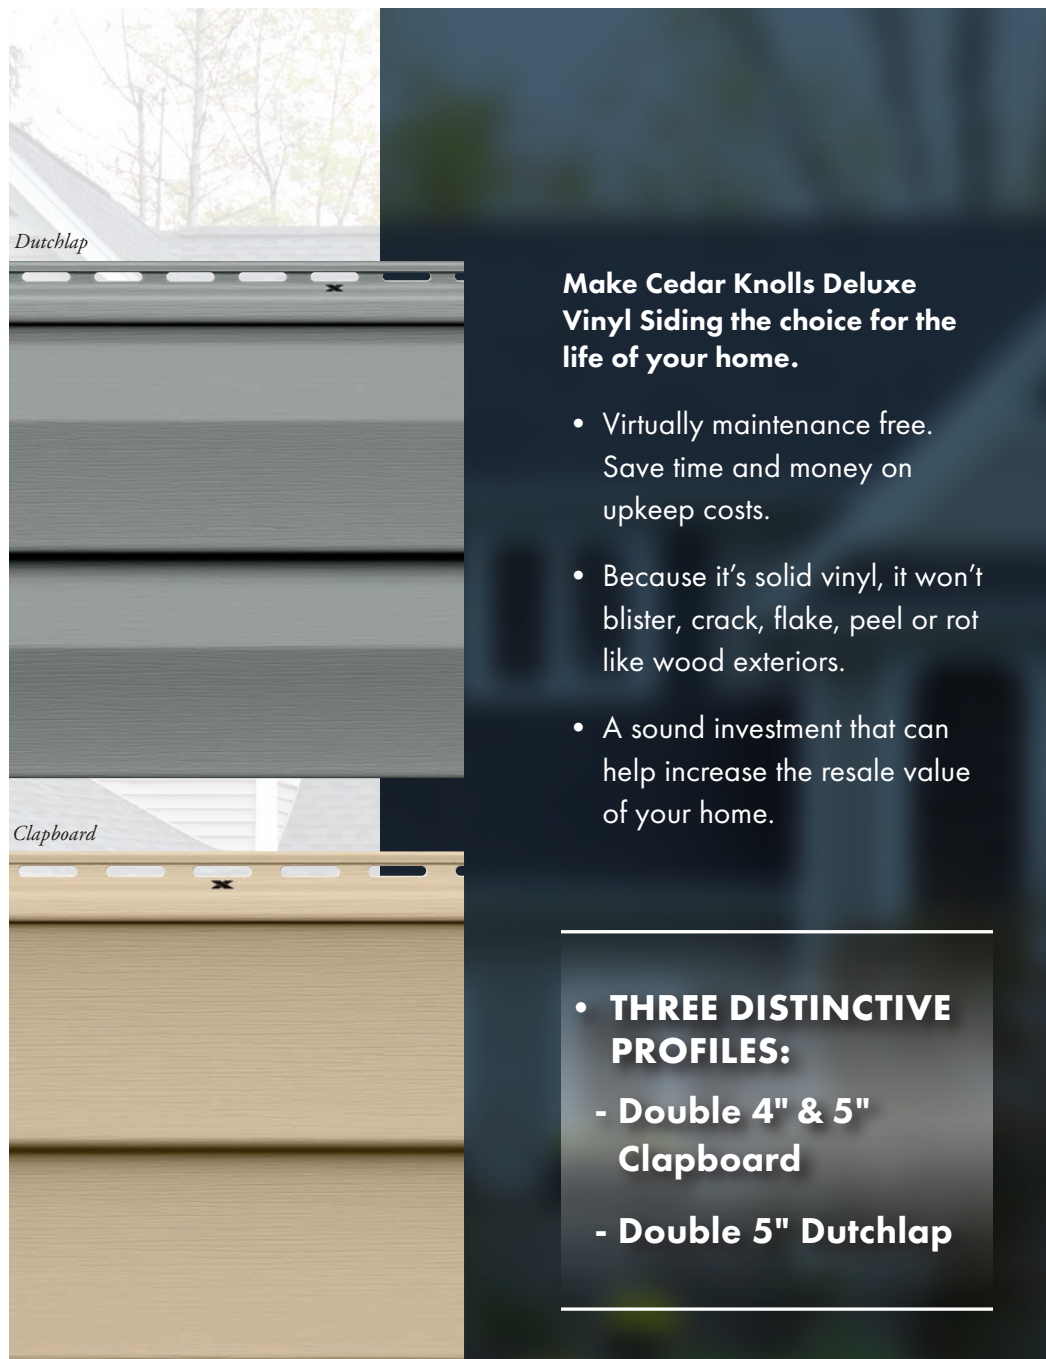

THE LOOK OF WOOD, THE VALUE OF VINYL

FEATURES AND BENEFITS

.044" Panel thickness with a natural cedar embossed woodgrain pattern

A 5/8" panel projection provides rigidity and casts deep, appealing shadow lines

A heavy duty extended return leg snaps tightly into the TitanBar® Reinforced Nail Hem which is double the thickness of the siding panel under the nail head, for an installation that's solid, secure and protects against panel blow off in adverse weather conditions

XLOK TECHNOLOGY **TitanBar**™ REINFORCED NAIL HEM **NailRIGHT** SIDING INSTALLATION SYSTEM

XLoK® Technology combines the TitanBar, Reinforced Nail Hem and the NailRIGHT® Siding Installation System, two innovations that help ensure the siding is securely interlocked and properly affixed to the wall

COLORHOLD®
Lifetime Fade Protection

ColorHold is a highly-durable capstock that resists fading and discoloring and is backed by a Limited Lifetime Transferable Warranty* including Lifetime Fade Protection

*Visit www.norandex.com to view warranty details

Matching and contrasting soffit, accessories, shakes and shingles available to give your home a one-of-a-kind look