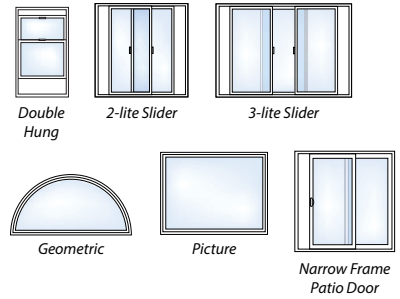

STYLES:

INTERIOR COLORS