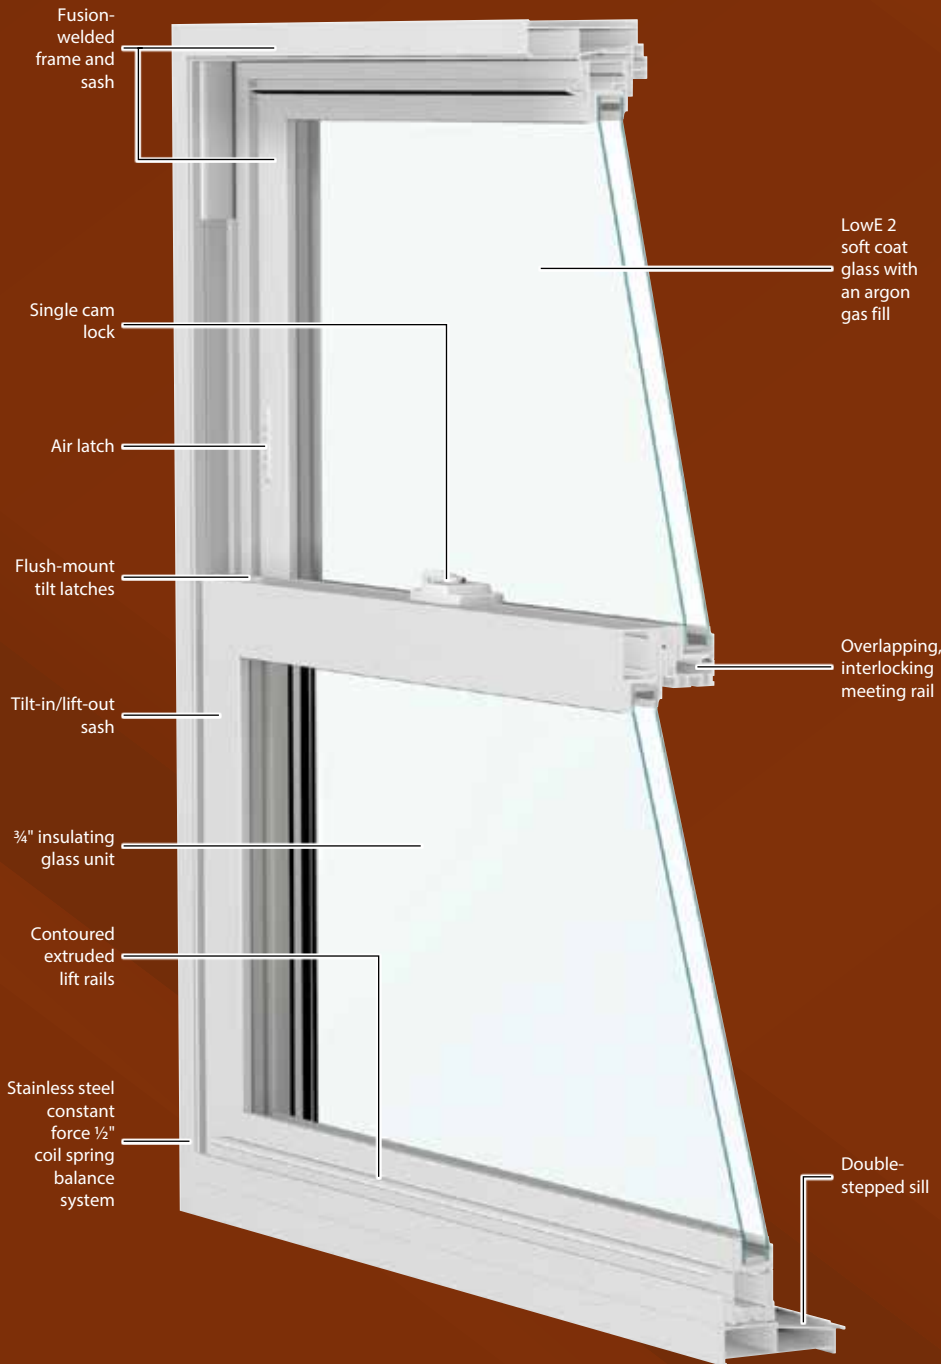

Narrow frame design offers a wide viewing area, allowing more natural light into the home

Premium vinyl will retain its beauty for years with virtually no maintenance

Color-matched hardware blends seamlessly with the window

PerfeXion Silver vinyl replacement windows light up any room with their impeccable quality, advanced technology, classic design, superb construction and maintenance-free operation. What's more, the $\frac{3}{4}$ " insulating glass provides a thermal barrier, enhancing the beauty and performance of these windows for years to come.

silver

FEATURES:

perfeXion
by NORANDEX

STYLES:

INTERIOR COLORS

WARRANTY:

TRANSFERABLE LIFETIME LIMITED WARRANTY

- Lifetime Vinyl
- Lifetime Hardware
- Lifetime Insulated Glass Unit
- 25 Year Accidental Glass Breakage