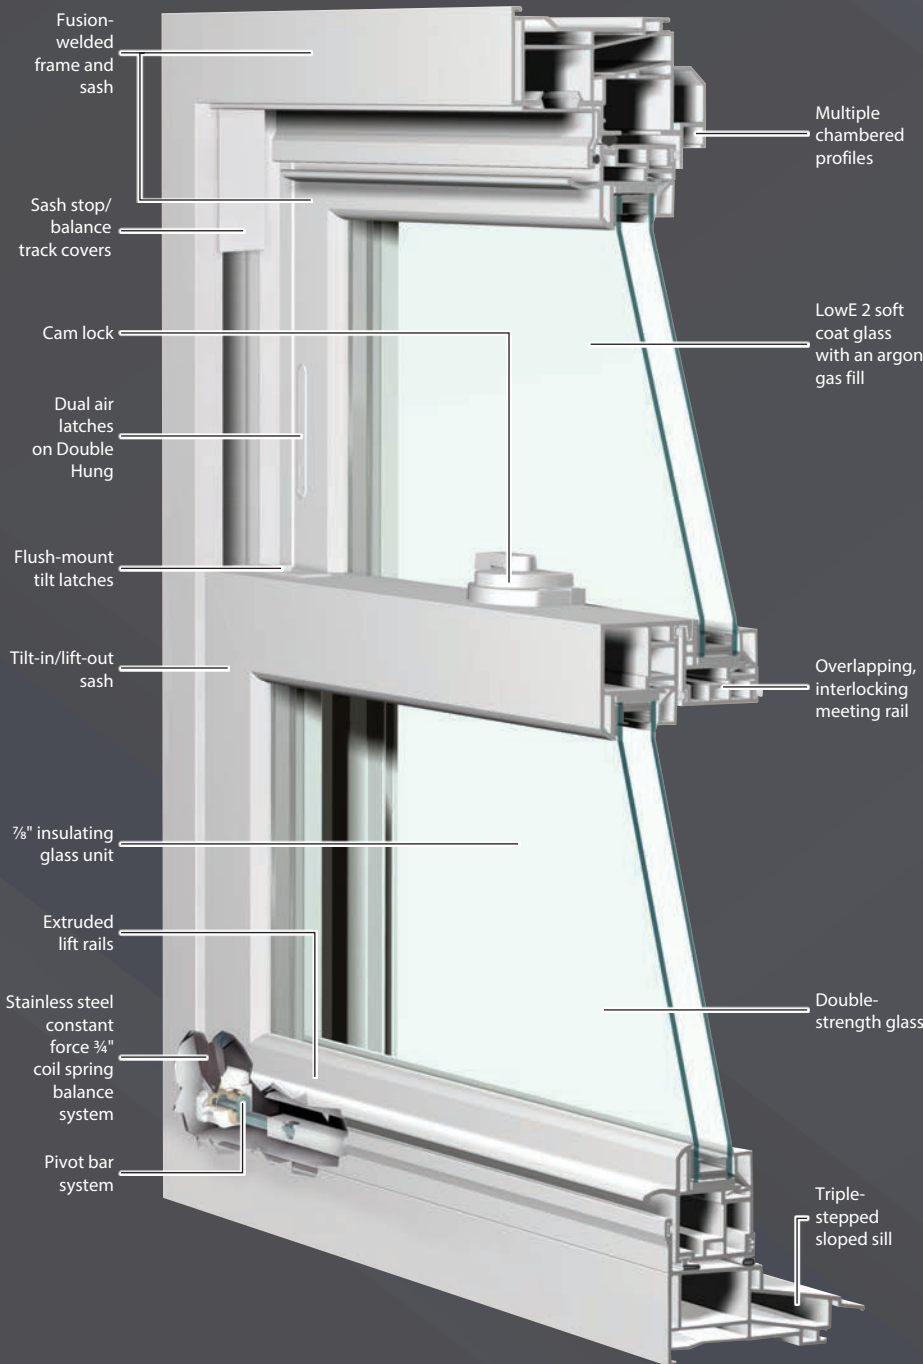

platinum

FEATURES: