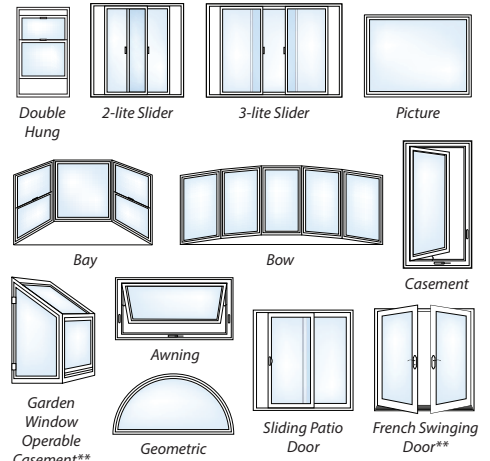

STYLES:

**Not available in driftwood vinyl, woodgrain laminates and exterior colors

INTERIOR COLORS

*Standard White extrusion exterior/Optional exterior applied coating colors available

INTERIOR WOODGRAIN LAMINATES

*Woodgrain laminates are available with standard white or can be upgraded to any of the exterior color options