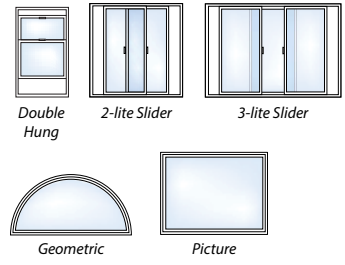

STYLES:

INTERIOR COLORS