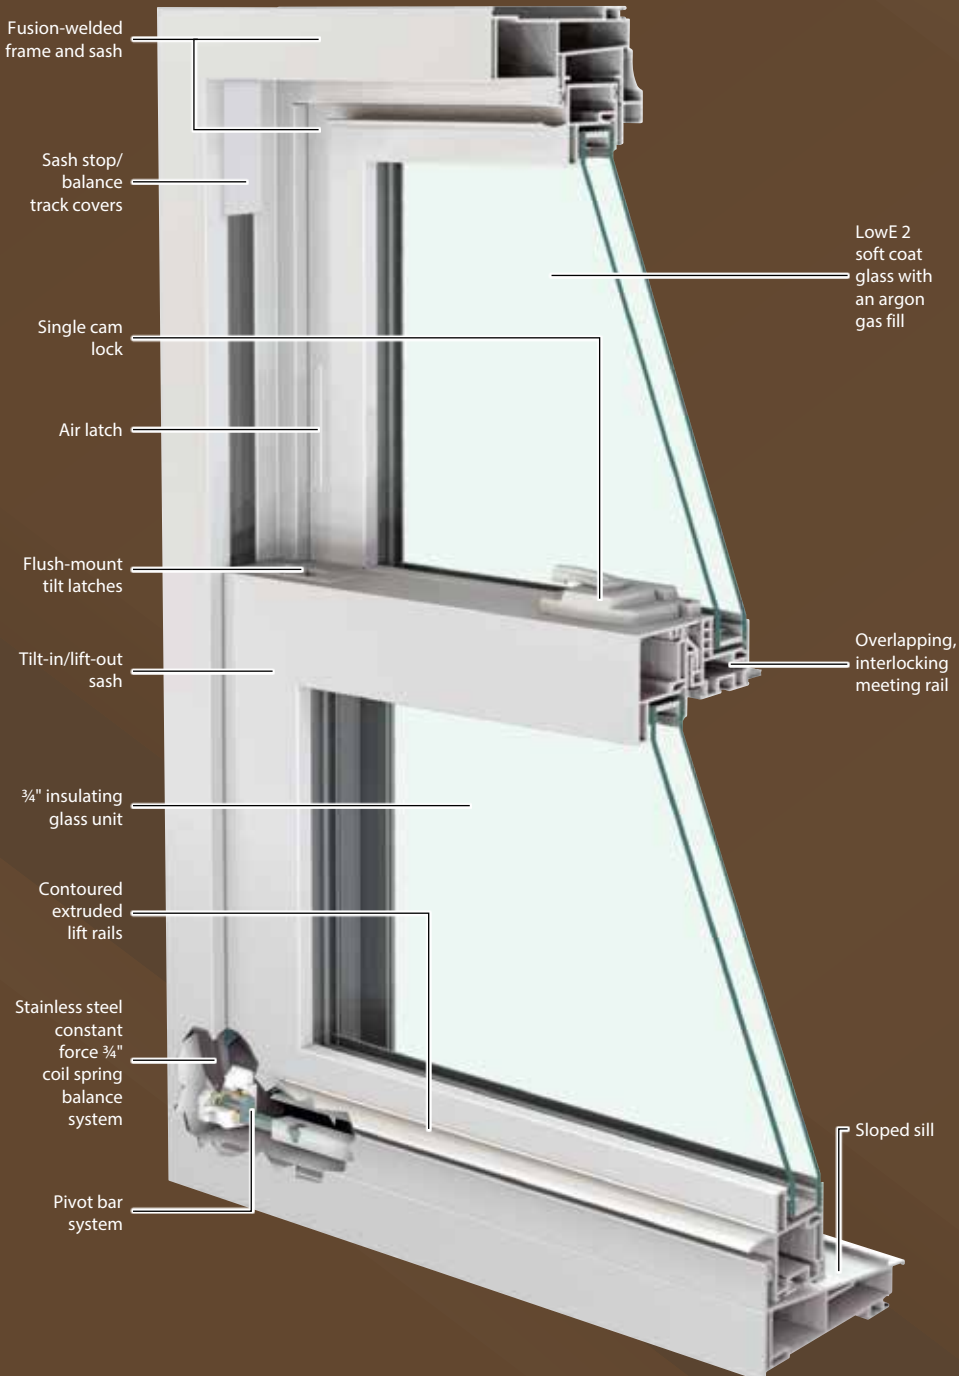

Classic frame design with a raised exterior provides an attractive appearance

Premium vinyl will retain its beauty for years with virtually no maintenance

Color-matched hardware blends seamlessly with the window

PerfeXion Gold vinyl replacement windows are a simply brilliant way to shed natural light in any room. Their solid construction, performance and maintenance-free operation make them ideal for your next remodeling project.

gold

perfeXion
by NORANDEX

FEATURES:

STYLES:

INTERIOR COLORS

WARRANTY:

TRANSFERABLE LIFETIME LIMITED WARRANTY

- Lifetime Vinyl
- Lifetime Hardware
- Lifetime Insulated Glass Unit
- 25 Year Accidental Glass Breakage